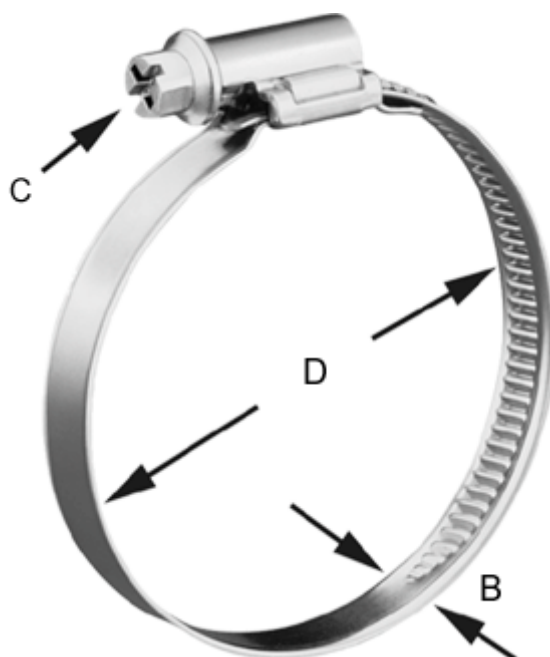

Article number: 021267565026

Description: Worm Drive Hose Clip
TORRO S 20-32/9 C7 W1

Measures

C (screw type) = C7 - 7mm

Diameter D = 20-32

Width B = 9.0